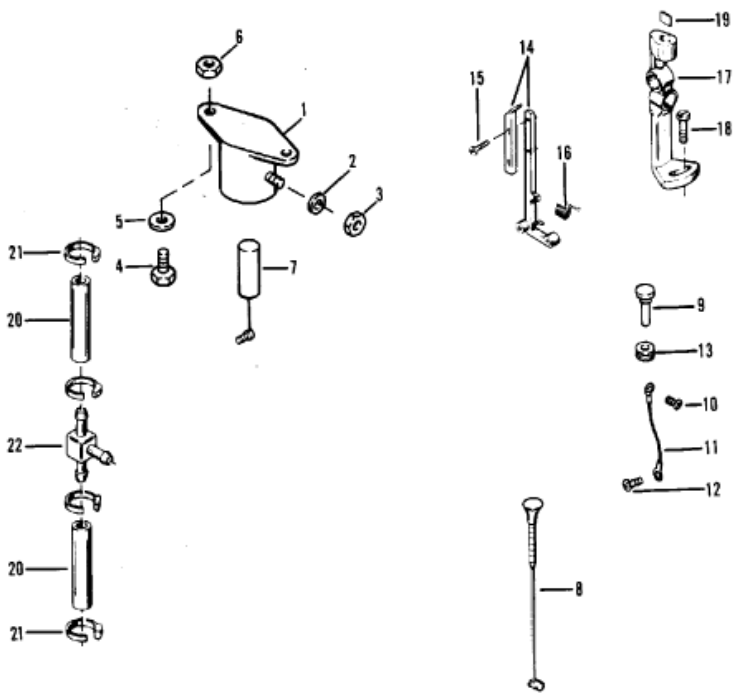

Parts List

7469

Ref	Class	Part	Description	Qty	Comment	Footnote
1		54293A11	CHOKO SOLENOID	1	(Electric)	
2	13	26396	LOCKWASHER, (#10), Choke Sole	1	(Electric)	
3	11	45076	NUT, (#10-32 Brass), Choke Solen	1	(Electric)	
4	10	26066	SCREW, (.312-24 x 1.75), Choke S	2	(Electric)	
5	13	26993	LOCKWASHER, (.312), Choke Solc	2	(Electric)	
6	11	22053	NUT, (.312-24), Choke Solenoid Sc	2	(Electric)	
7		56074A 8	PLUNGER ASSEMBLY, Choke Sol	1	(Electric)	
8		90241	KNOB, Choke	1	(Manual)	
9		90242A 1	KNOB ASSEMBLY	1	(Electric)	
10	10	35519	SCREW, (#10-16 X .50), Strap to	1	(Electric)	
11		49589	STRAP, Choke Knob to Choke Roc	1	(Electric)	
12	10	62568	SCREW, (10-16 x .375), Strap to Cl	1	(Electric)	
13	25	20116	GROMMET, Choke Knob	1		
14		85966A 1	CHOKO ROD ASSEMBLY	1		
15	10	86042	SCREW, Choke Rod	2		
16	24	60288	SPRING, Choke Rod	1	(Electric)	
17		53719A 2	PICK-UP BRACKET ASSEMBLY	1		
18	10	66104	SCREW, Pick-Up Bracket	1		
19	28	89694	KEY, Coupling	1		
20	32	99127109	FUEL LINE, Carburetor to Tee to C.	2	(2 Inch)	
21	54	90077	STA-STRAP, Fuel Line	AR		3
22	22	73318	TEE, Fuel Line	1		